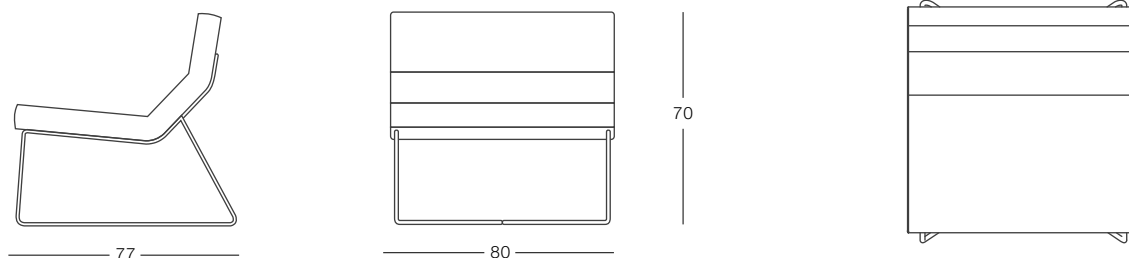

Programma di sedute relax / attesa con elemento imbottito. Base in acciaio cromato.

Seating system for relaxation and/or waiting rooms with foaming in polyurethane of different densities. Base in chrome plated steel.

Link Diritto

Link Interno

Link Esterno

Colours

Pelle Bianca/
Leather White

Pelle Nera/
Leather Black