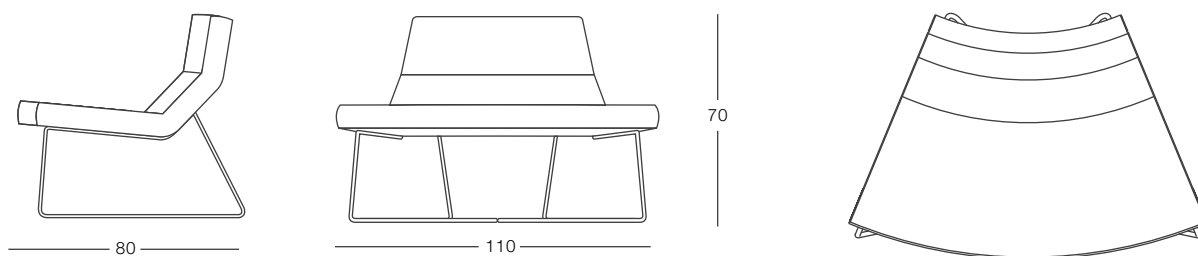

Programma di sedute relax / attesa con elemento imbottito. Base in acciaio cromato.

Seating system for relaxation and/or waiting rooms with foaming in polyurethane of different densities. Base in chrome plated steel.

Link Diritto

Link Interno

Link Esterno

Colours

Pelle Bianca/
Leather White

Pelle Nera/
Leather Black