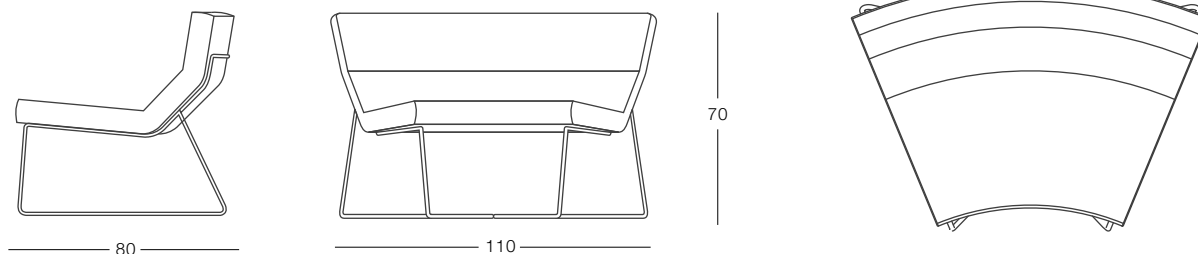

Programma di sedute relax / attesa con elemento imbottito. Base in acciaio cromato.

Seating system for relaxation and/or waiting rooms with foaming in polyurethane of different densities. Base in chrome plated steel.

Link Diritto

Link Interno

Link Esterno

Colours

Pelle Bianca/
Leather White

Pelle Nera/
Leather Black