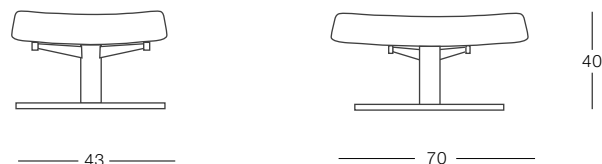

Surf Puoff version B

Colours

da campionario/
sample collection